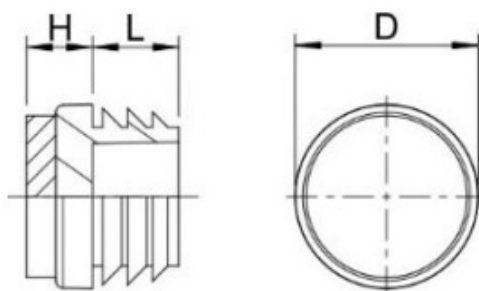

PRODUCT SHEET

Description:

Insert Glide For Round Tubes, Diam 32mm, PE, Black

Item number:

10.02.140-0

Units	Box	Carton	HS Code	Barcode
Pcs.	500	2000	3901908099	 5704866006958

D	H	L
14,0	4,0	9,3
15,0	4,0	9,6
19,0	4,1	11,0
20,0	4,0	12,0
22,0	4,0	11,8
25,0	5,0	11,8
30,0	5,0	14,0
35,0	5,0	14,3
40,0	5,0	11,7
42,0	5,0	11,5
50,0	5,2	16,0